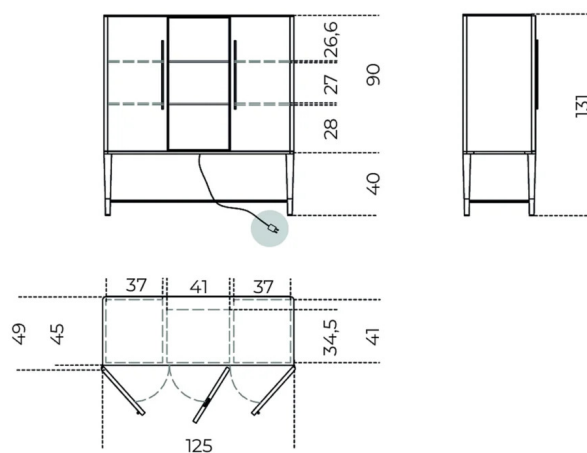


Tama Vitrine

Carlo Colombo
2020

Sideboard in black open pore stained ash. Satin brass lacquered metal parts. 6mm tempered glass top and 6mm inside back both bright liquorice painted. Rhomboidal engraved pattern on the inside glass back. Supplied with 8mm tempered smoked "grigio Italia" glass shelves. Central door in 4mm glass and aluminium in the colour bronze. Supplied with inside LED light turned on by sensor as doors are opened.

Available while stock lasts.

Cm (L x P x H)
125 x 49 x 131

Inches (L x P x H)
49³/₄ x 19¹/₂ x 51³/₄

Finishes

Glass

Bronze

"Grigio Italia"

Bright liquorice